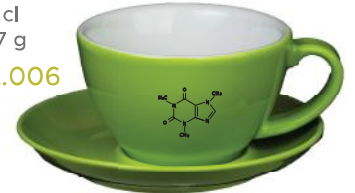

2-782

30 cl
357 g

GL.006

2-641 16 cm 237 g
2-504 16 cm 234 g

offset saucer ©