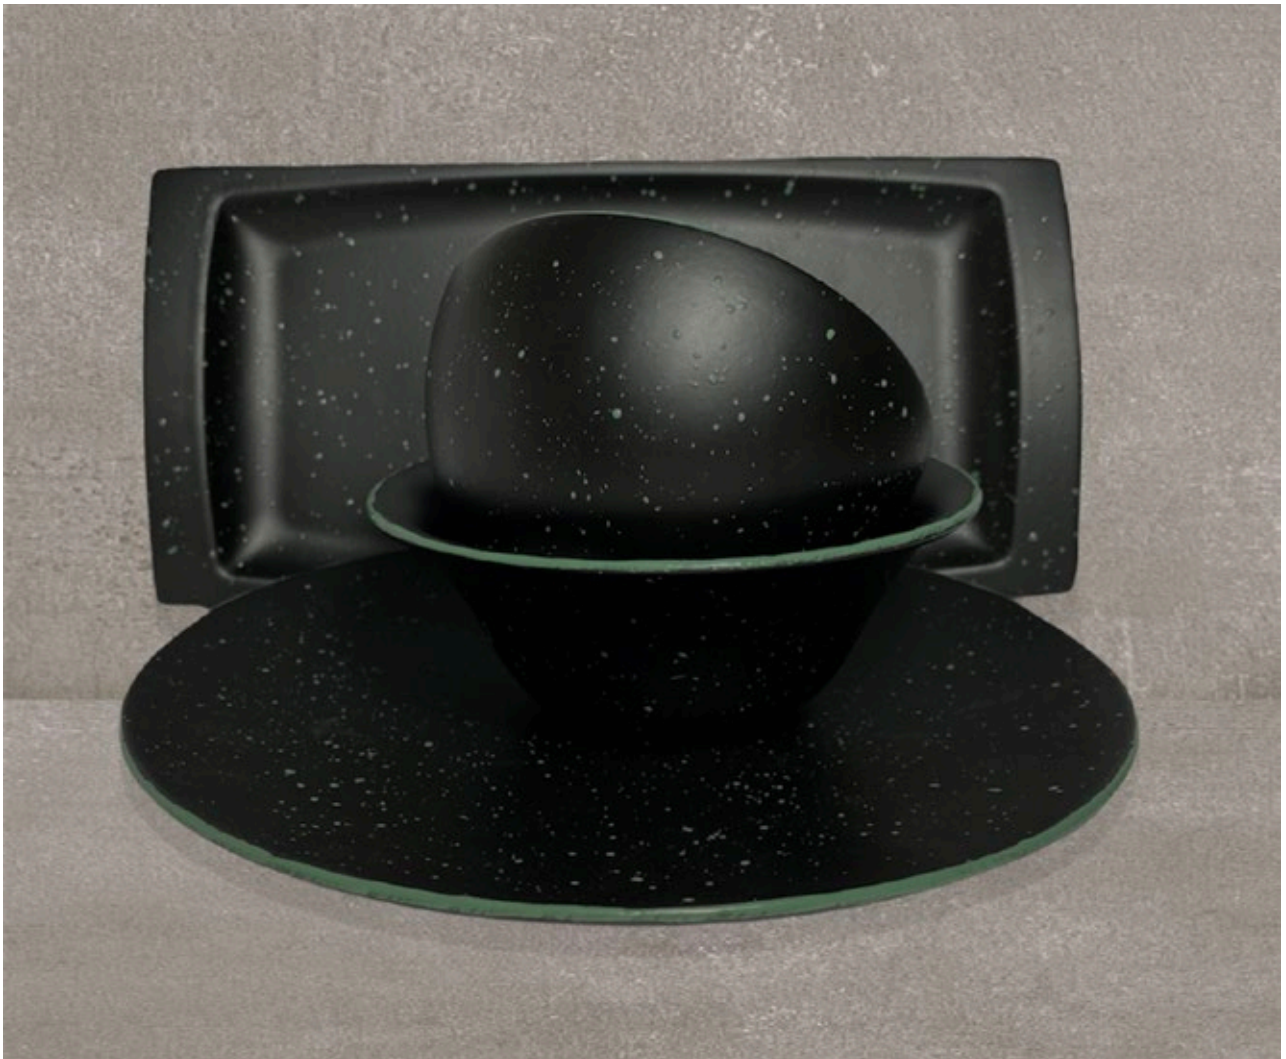

Desertni tanjur 21 cm Coup
Flat plate 21 cm Coup

2-735

Zdjelica 14 cm Coup, 60cl
Bowl 14 cm Coup, 60 cl

4230

Zdjelica 17 cm ALTEA, 60cl
Bowl 17 cm ALTEA, 60 cl

NEW

2-731

Coup duboki PASTA tanjur 26 cm, h 8,5 cm
Coup deep PASTA plate 26 cm, h 8,5 cm